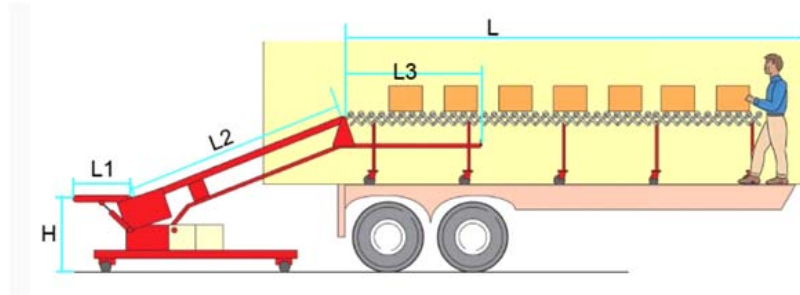

T .Kukot A .Lumlukka Pathumthani 12130 Thailand

Contact Person : Banyad Jaiman (NEW)

E-Mail : banyad@conveyorguide.co.th

Mobile : 083-131-86 44

Mobile Truck Conveyor Series & Dimensions

Model	Flexible Roller		Conveyor Specification							
	Flexible Roller Type	Extension Length (m.)	Belt Width (mm.)	Table Width (mm.)	Motor Conveyor for Conveying (kw.)	Motor Power for Up - Down (kw.)	Maximum Load (kg./m.)	Speed (m./min.)	Lifting Height (m.)	Weight (kg.)
G-4200	4 Section Power Roller Type	1.7-4.2	600	800	1.5	2.2	50	10-20	0.7 - 2.5	850
G-6900	6 Section Roller Gravity Type	2.2-6.9	600	800	1.5	2.2	50	10-20	0.7 - 2.5	880